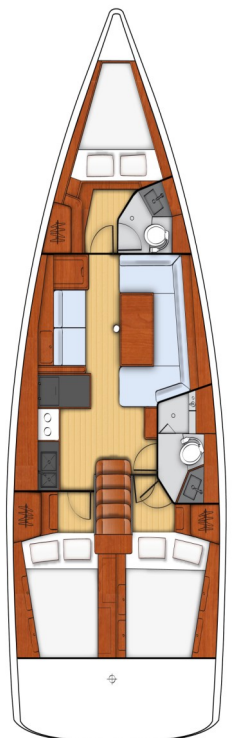

**Sunsail 42** built by Beneteau

**On Our Docks—2014 Beneteau “Oceanis 41”**

**Sunsail 42** built by Beneteau

**\$333,000** Sidney, BC (tax and duty not included)

This **Oceanis 41** is a yacht of incomparable volume. Designed with elegant taut lines, her new generation hull promises comfortable, fast sailing. With limited heel, the yacht's sea keeping is improved without losing speed.

**SPECIAL OFFER:** This fully equipped Sunsail 42, charter management ready, is now on our docks in Sidney, BC.

Base Price:	\$269,000
Additional Options:	81,000
Total Price:	<u>\$350,000</u>
<i>Less exceptional Charter Contract Discount</i>	(17,000)

# \$333,000 usd

L.O.A.	40 ft 9 in.	Cabins:	3	Water:	570 L
L.W.L.	37 ft 4 in.	Heads:	2	Sail:	902 sq. ft.
Beam:	13 ft 9 in.	Engine:	40 HP	Air Draught (max):	61 ft. 10 in.
Draft:	6 ft 9 in.	Fuel:	200 L	Displacement (light):	19,345 lbs