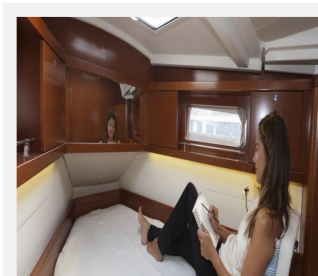

Sunsail 42 built by Beneteau

On Our Docks—2014 Beneteau “Oceanis 41”

Sunsail 42 built by Beneteau

$333,000 Sidney, BC (tax and duty not included)

This **Oceanis 41** is a yacht of incomparable volume. Designed with elegant taut lines, her new generation hull promises comfortable, fast sailing. With limited heel, the yacht's sea keeping is improved without losing speed.

SPECIAL OFFER: This fully equipped Sunsail 42, charter management ready, is now on our docks in Sidney, BC.

Base Price:	$269,000
Additional Options:	81,000
Total Price:	<u>$350,000</u>
<i>Less exceptional Charter Contract Discount</i>	(17,000)

Special Pricing: **$333,000** usd

Offer valid with deposit before 31 March, 2014

Phone: 1-250-656-7070

info@CoastlineMarine.CA www.CoastlineMarine.CA